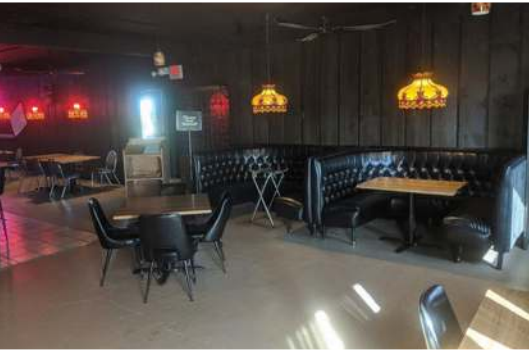

HAMILTON
REAL ESTATE GROUP

FOR SALE

Lansing Corners Supper Club

US Highway 218

Fully Equipped Restaurant and Event center. 13,000 sf on over 3.5 acres of land. An iconic Southern Minnesota supper club. Restaurant/Bar area can seat over 125 people. Additional Event space for up to 300 People. All equipment and Fixtures included. Including hoods, ovens, Flatware, banquet Tables, Chairs and more.